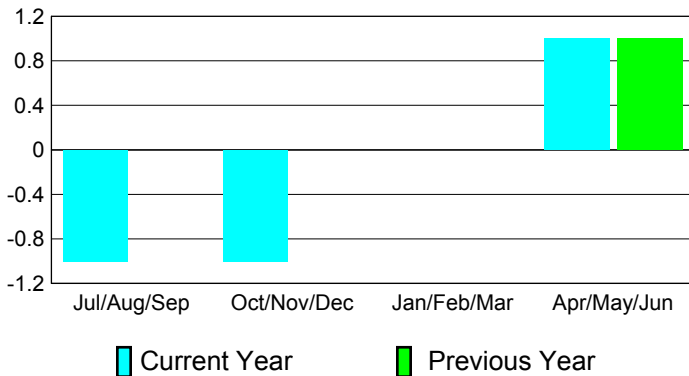

2010-2011 GMT Reports for District (or Undistricted) **District LA 2**

GMT: **Mr. Edison Karnopp**

Location: **BRAZIL**

GMT CA: **3**

CLUBS

Club Results
2010-2011

Clubs
2009-2010

Month	New Club Goal	Actual New Clubs	Actual Dropped Clubs	Gain/Loss of Clubs	Gain/Loss of Clubs
Jul/Aug/Sep	0	0	-1	-1	0
Oct/Nov/Dec	0	0	-1	-1	0
Jan/Feb/Mar	0	1	-1	0	0
Apr/May/June	0	1	0	1	1
Totals	0	2	-3	-1	1

Club Results 2010-2011

Goal, New, Dropped, Gain/Loss

Comparison of Club Gain/Loss

Current Year Compared to the Previous Year

YTD Status Quo Clubs 2010-2011

Status Quo Clubs Compared to Status Quo Members

MEMBERSHIP