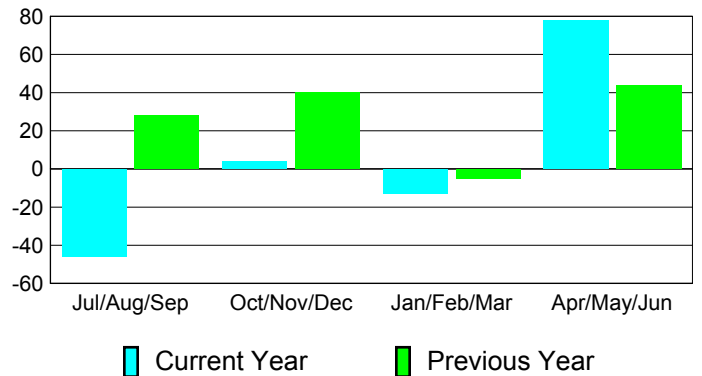

Membership Results
2010-2011

Membership
2009-2010

Month	Net Memb Goal	Actual New Memb	Actual Dropped Memb	Gain/Loss of Memb	Gain/Loss of Memb
Jul/Aug/Sep	0	20	-66	-46	28
Oct/Nov/Dec	0	47	-43	4	40
Jan/Feb/Mar	0	39	-52	-13	-5
Apr/May/June	0	109	-31	78	44
Totals	0	215	-192	23	107

Membership Results 2010-2011

Goal, New, Dropped, Gain/Loss

Comparison of Membership Gain/Loss

Current Year Compared to the Previous Year

Gender Comparison 2010-2011

Jul/Aug/Sep

Oct/Nov/Dec

Jan/Feb/Mar

Apr/May/June

Male

Female