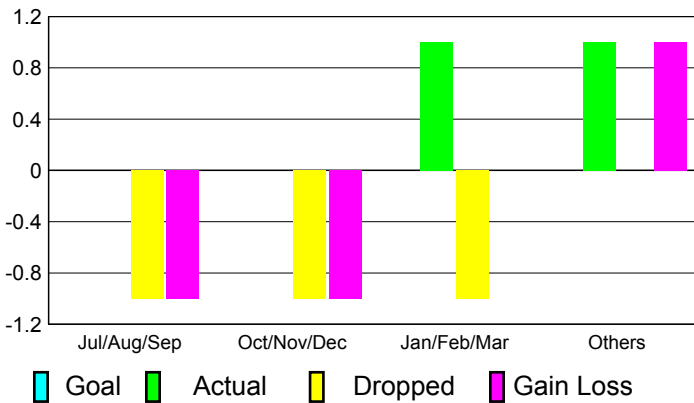

2010-2011 GMT Reports for District (or Undistricted) **District LA 2**

GMT: **Mr. Edison Karnopp**

Location: **BRAZIL**

GMT CA: **3**

CLUBS

Club Results
2010-2011

Clubs
2009-2010

Month	New Club Goal	Actual New Clubs	Actual Dropped Clubs	Gain/Loss of Clubs	Gain/Loss of Clubs
Jul/Aug/Sep	0	0	-1	-1	0
Oct/Nov/Dec	0	0	-1	-1	0
Jan/Feb/Mar	0	1	-1	0	0
Apr/May/June	0	1	0	1	1
Totals	0	2	-3	-1	1

Club Results 2010-2011

Goal, New, Dropped, Gain/Loss

Comparison of Club Gain/Loss

Current Year Compared to the Previous Year

YTD Status Quo Clubs 2010-2011

Status Quo Clubs Compared to Status Quo Members

MEMBERSHIP

Membership Results
2010-2011

Membership
2009-2010

Month	Net Memb Goal	Actual New Memb	Actual Dropped Memb	Gain/Loss of Memb	Gain/Loss of Memb
Jul/Aug/Sep	0	20	-66	-46	28
Oct/Nov/Dec	0	47	-43	4	40
Jan/Feb/Mar	0	39	-52	-13	-5
Apr/May/June	0	109	-31	78	44
Totals	0	215	-192	23	107