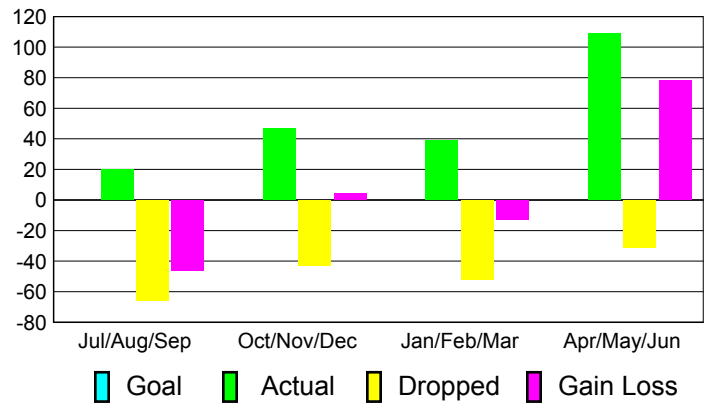

Membership Results 2010-2011

Goal, New, Dropped, Gain/Loss

Comparison of Membership Gain/Loss

Current Year Compared to the Previous Year